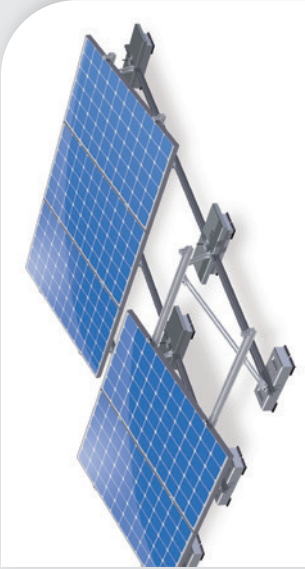

ValkPitched - Trapezoidal  
Trapeziumdaken - Portrait & Landscape

ValkBox® 1  
First Set - Portrait & Landscape

ValkBox® 2  
Next Set - Portrait & Landscape

ValkPitched - Clamp  
Felsdaken - Kalzipdaken - Portrait & Landscape

PLAT DAK SYSTEMEN

ValkPro®

ValkFlat - Landscape  
Inschuif - Gekoppeld

ValkFlat - Portrait  
Klem - Gekoppeld

ValkPro®  
Oost-West

ValkFlat - Landscape  
Inschuif - Oost-West - Gekoppeld

ValkFlat - Portrait  
Klem - Oost-West - Gekoppeld